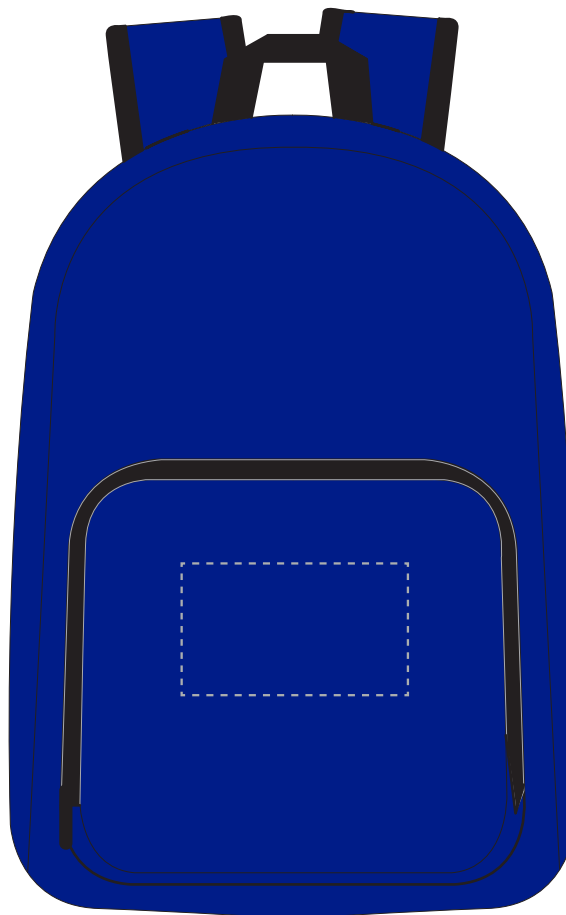

Your Ref:

Quantity:

Product Code: QB0235

Our Ref:

Version: 1

Product Colour: ROYAL BLUE

**PRINTING CONCERNS:**

We stock this item in the following colours

**MADERIA THREAD COLOUR**

- Colour 1
- Colour 2
- Colour 3
- Colour 4

ARTWORK SCALE 25%

Product Image for visualisation  
- colours may vary

The dashed line is to demonstrate print area and will not appear on your printed item

To proceed, please approve visual via the online system.

ARTWORK SCALE 100%

Max embroidery area: 120mm x 70mm